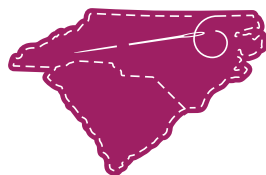

Star Block

Key Block (5/20 actual size)

This square should measure 1" x 1"
(2.54cm x 2.54cm) when printed.

TEMPLATES FOR
Dunes From My Window
QUILT PATTERN

ALL CAROLINAS
SHOP HOP