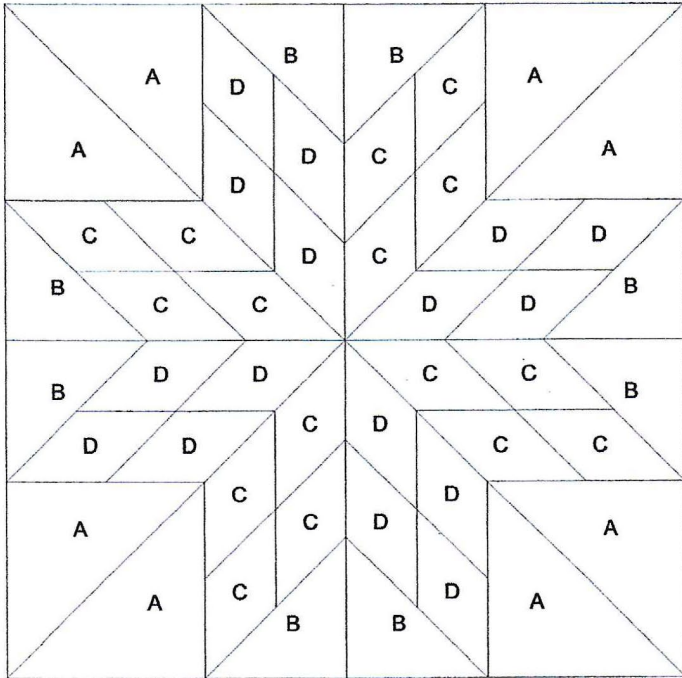

Star Block

Key Block (5/20 actual size)

This square should measure 1" x 1"
(2.54cm x 2.54cm) when printed.

TEMPLATES FOR
Dunes From My Window
QUILT PATTERN

ALL CAROLINAS
SHOP HOP