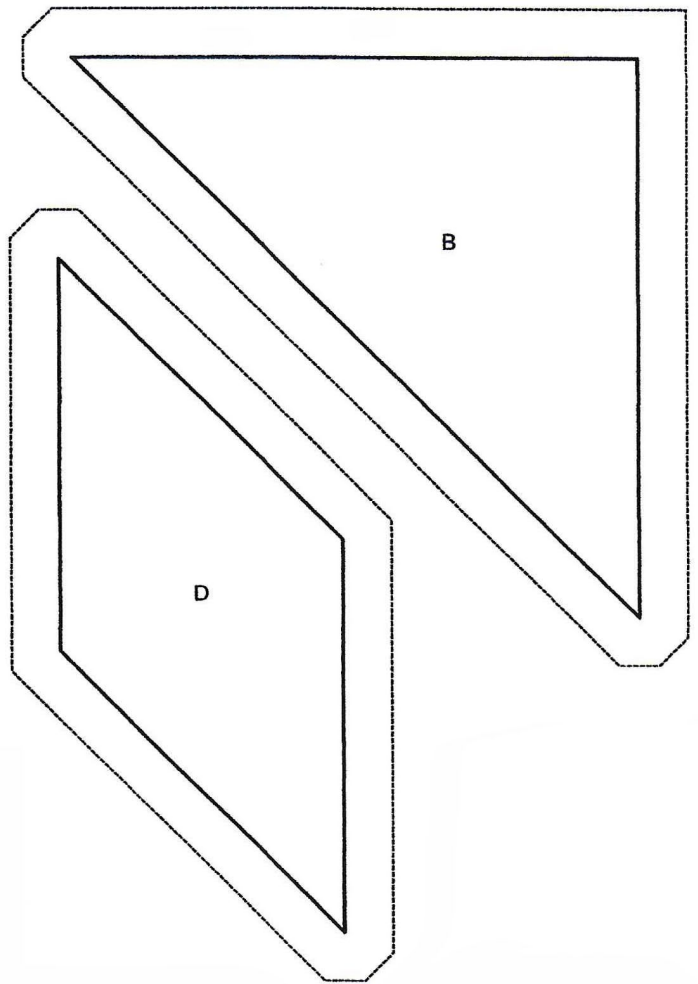

Star Block

Key Block (5/20 actual size)

This square should measure 1" x 1"
(2.54cm x 2.54cm) when printed.

TEMPLATES FOR
Dunes From My Window
QUILT PATTERN

ALL CAROLINAS
SHOP HOP