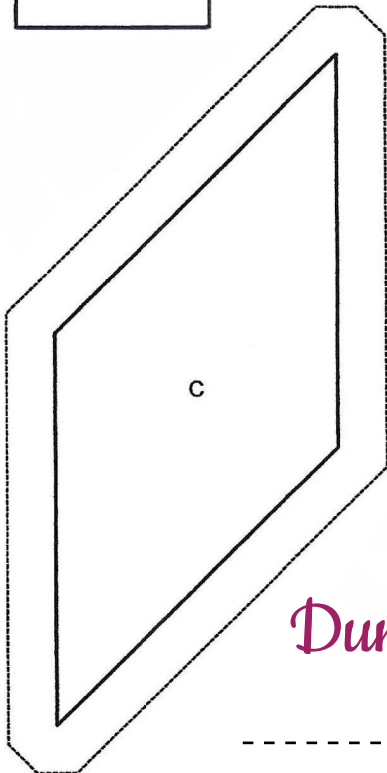

Star Block

Key Block (5/20 actual size)

This square should measure 1" x 1"
(2.54cm x 2.54cm) when printed.

TEMPLATES FOR
Dunes From My Window
QUILT PATTERN

ALL CAROLINAS
SHOP HOP