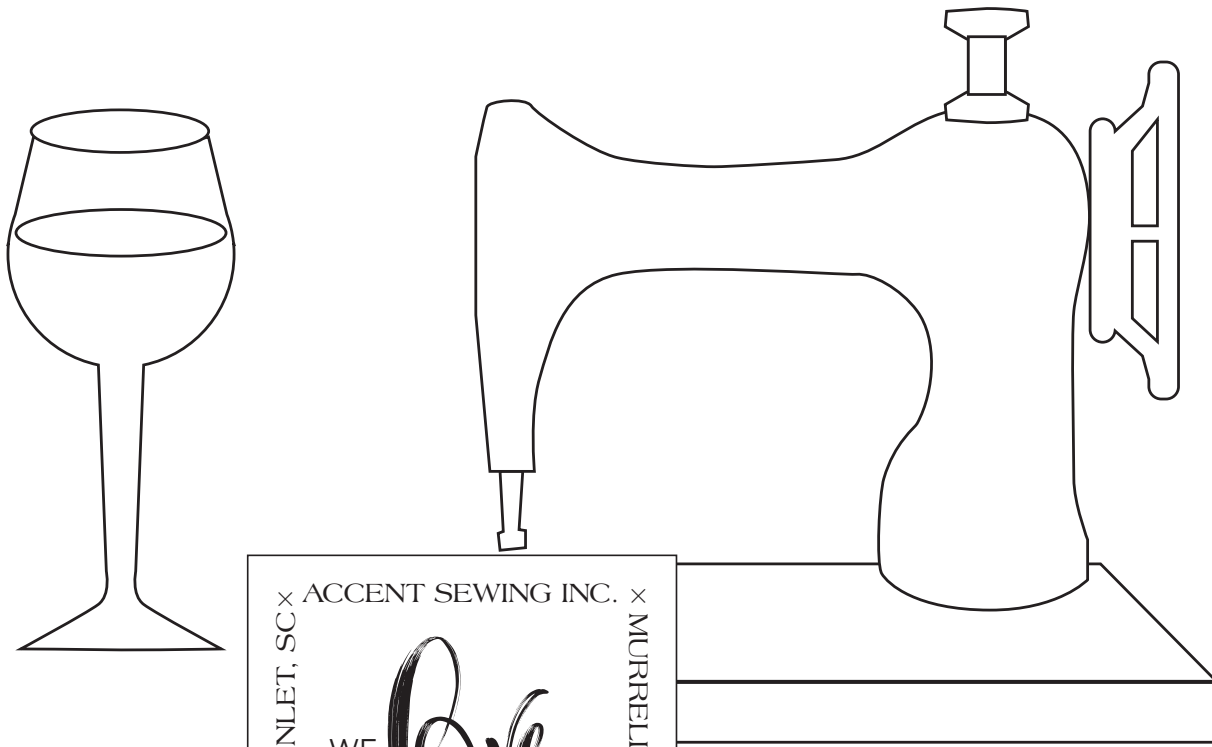

1 INCH  
SQUARE  
GUIDE

*Sip AND Sew*  
TEMPLATE

# Sip AND Sew

GENERAL LAYOUT